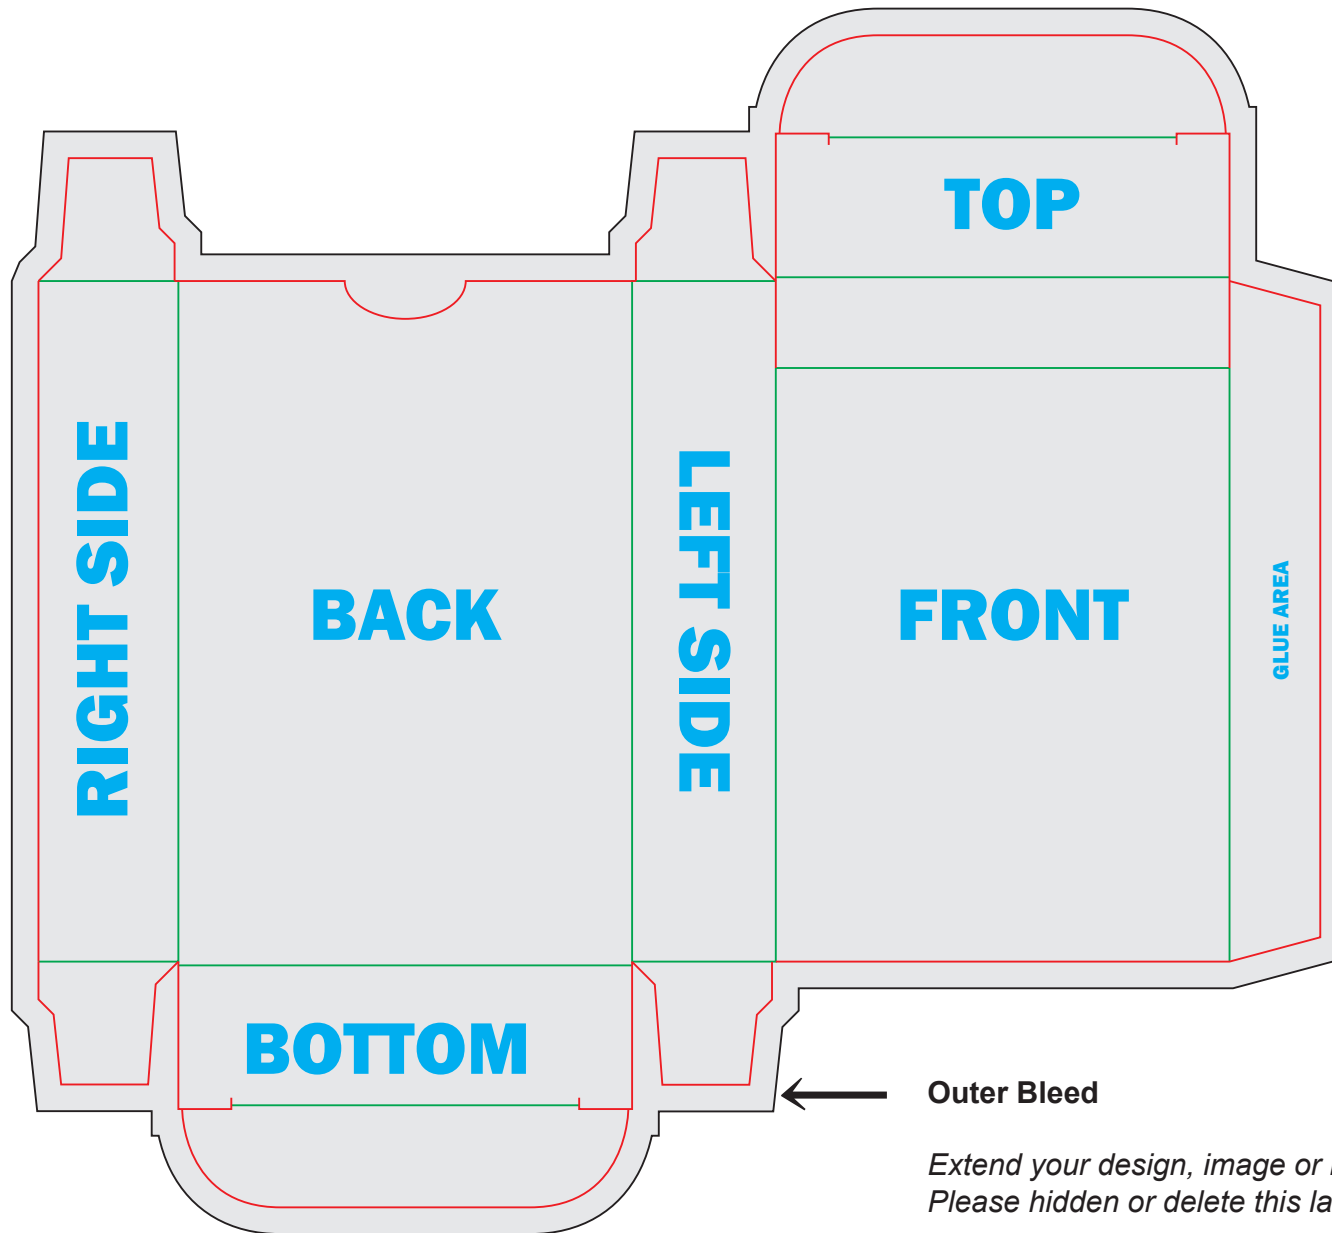

Suntree Card Box Template Instruction

Noraml Tuck Box for 2.25"x3.5" cards, 54-56cards

Outer Bleed

*Extend your design, image or background colors to this line.
Please hidden or delete this layer when you finished.*