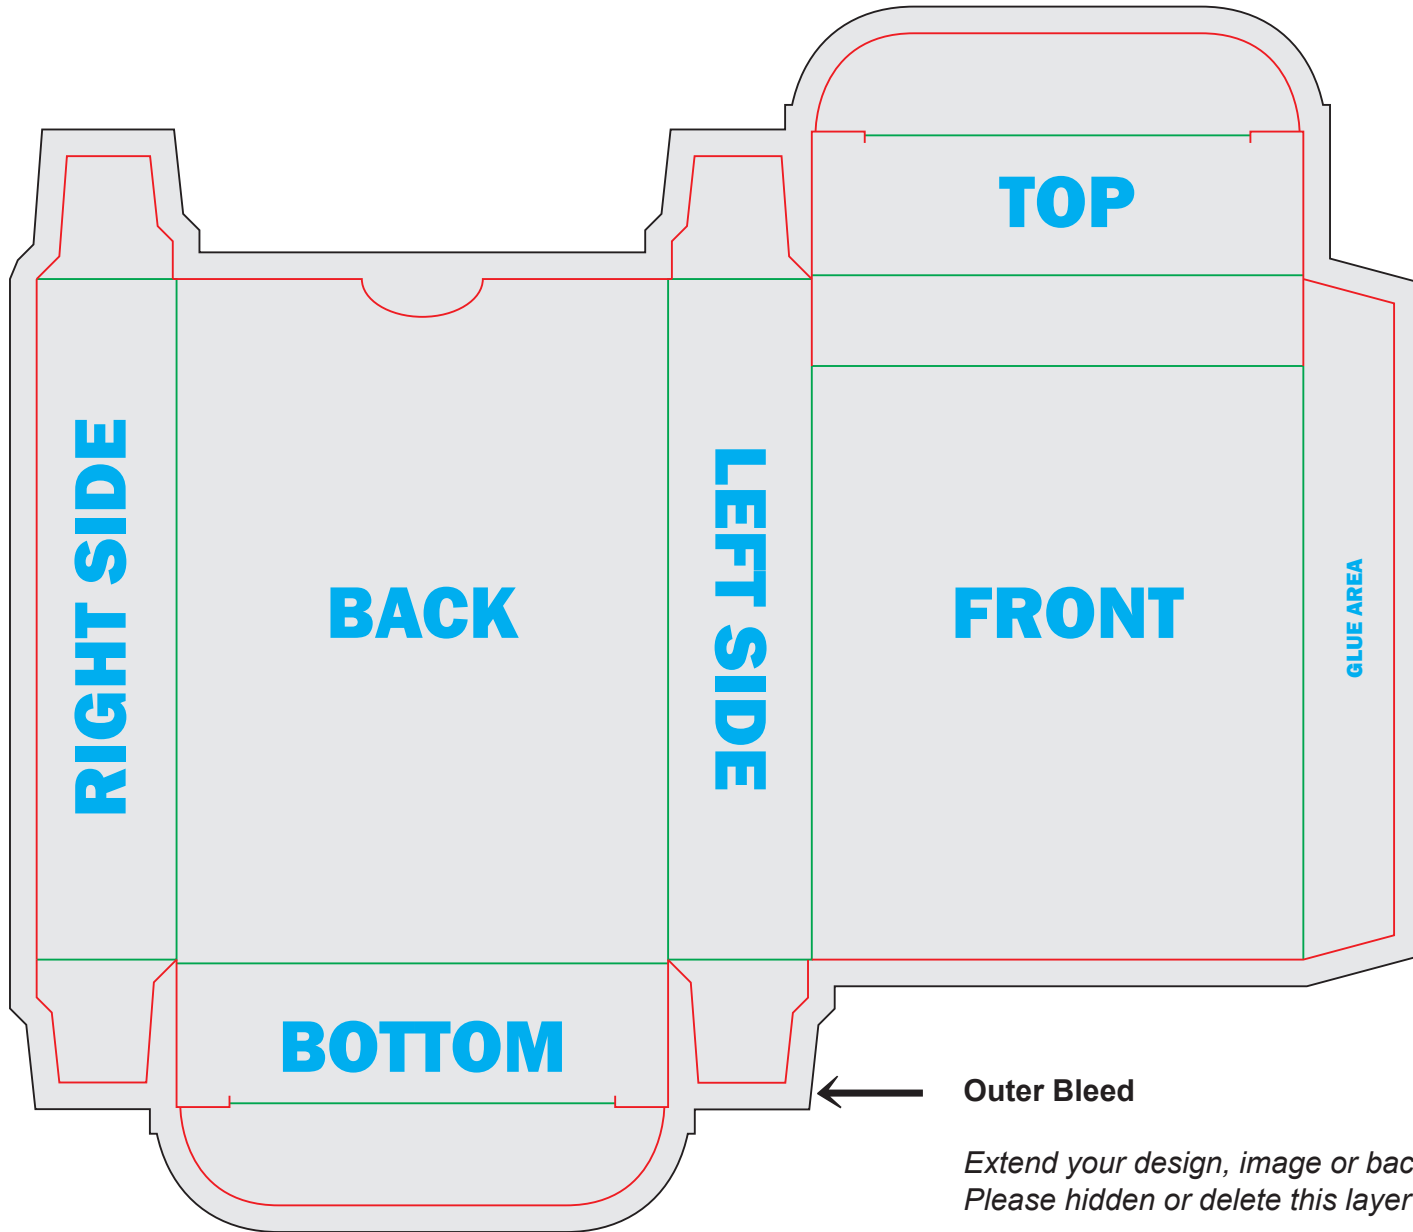

# Suntree Card Box Template Instruction

Noraml Tuck Box for 2.5"x3.5" cards, 54-56cards

Outer Bleed

*Extend your design, image or background colors to this line.  
Please hidden or delete this layer when you finished.*