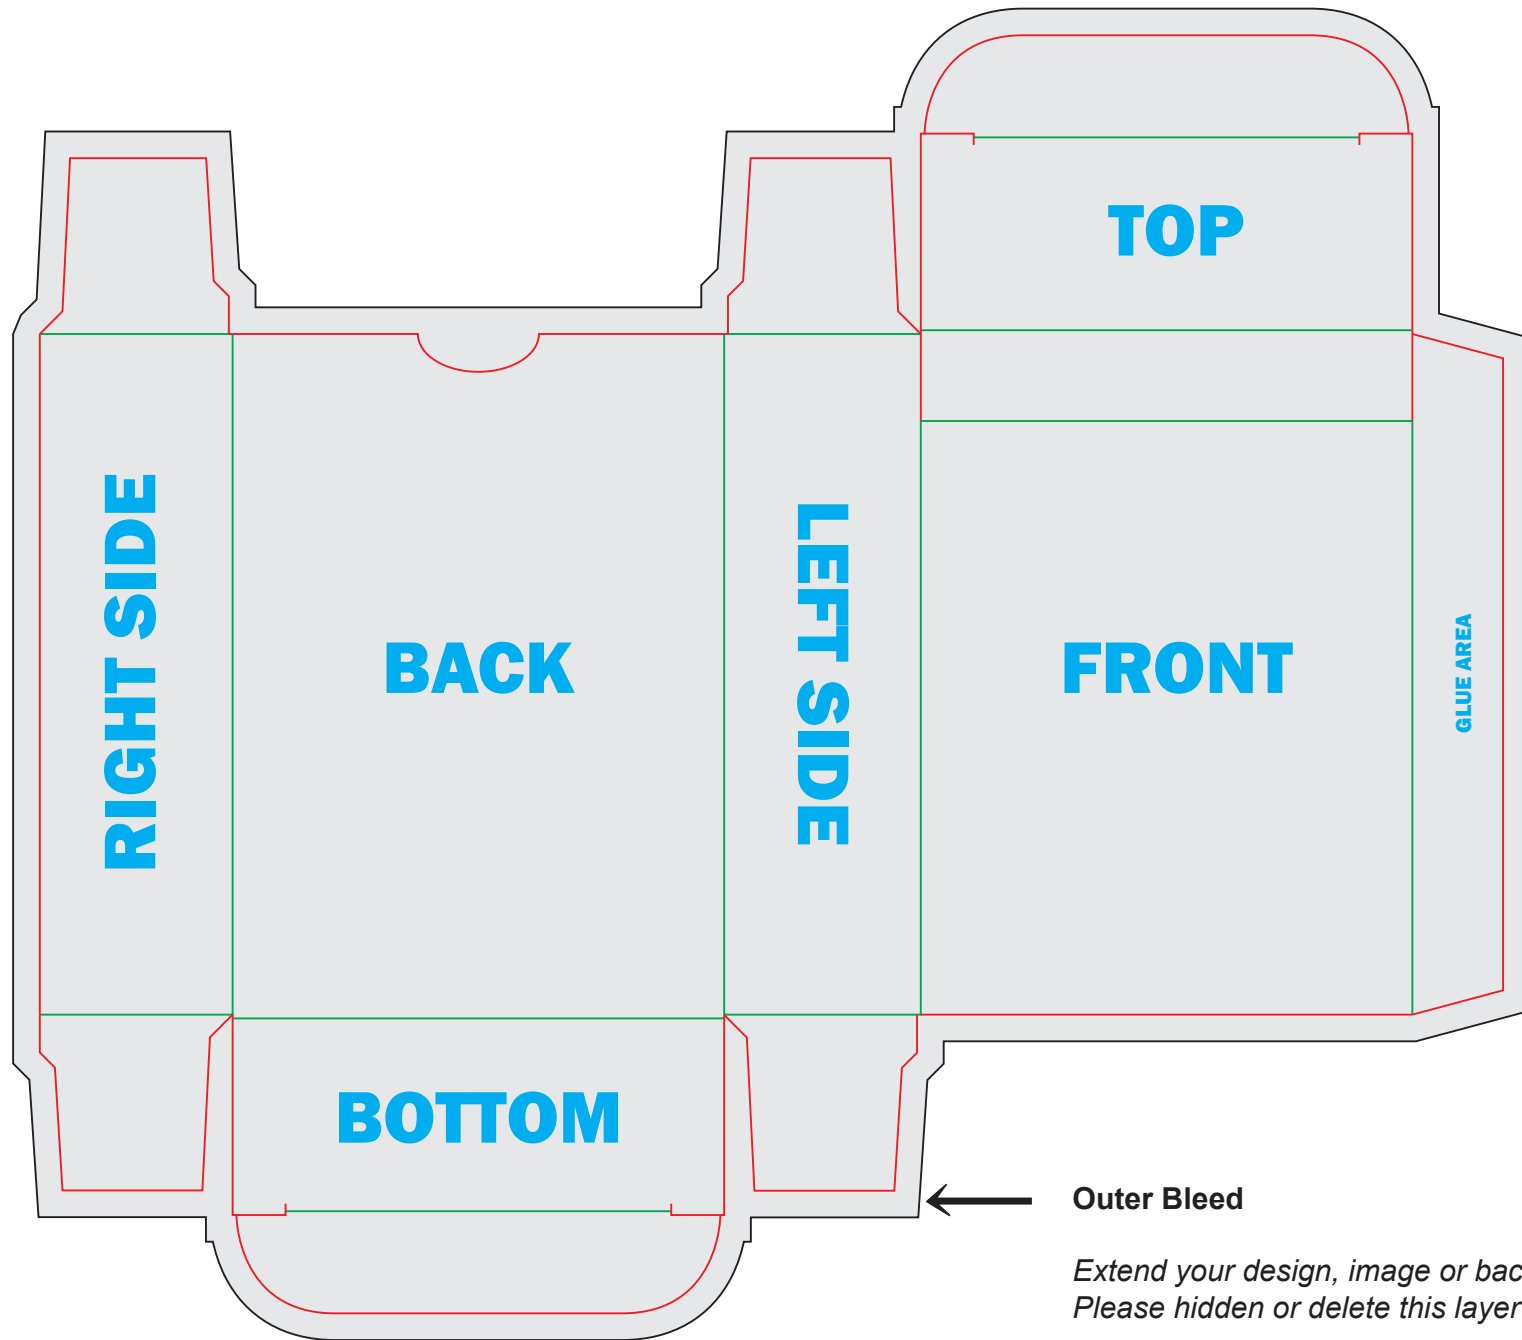

# Suntree Card Box Template Instruction

Noraml Tuck Box for 2.5"x3.5" cards, 78cards

**Outer Bleed**

*Extend your design, image or background colors to this line.  
Please hidden or delete this layer when you finished.*